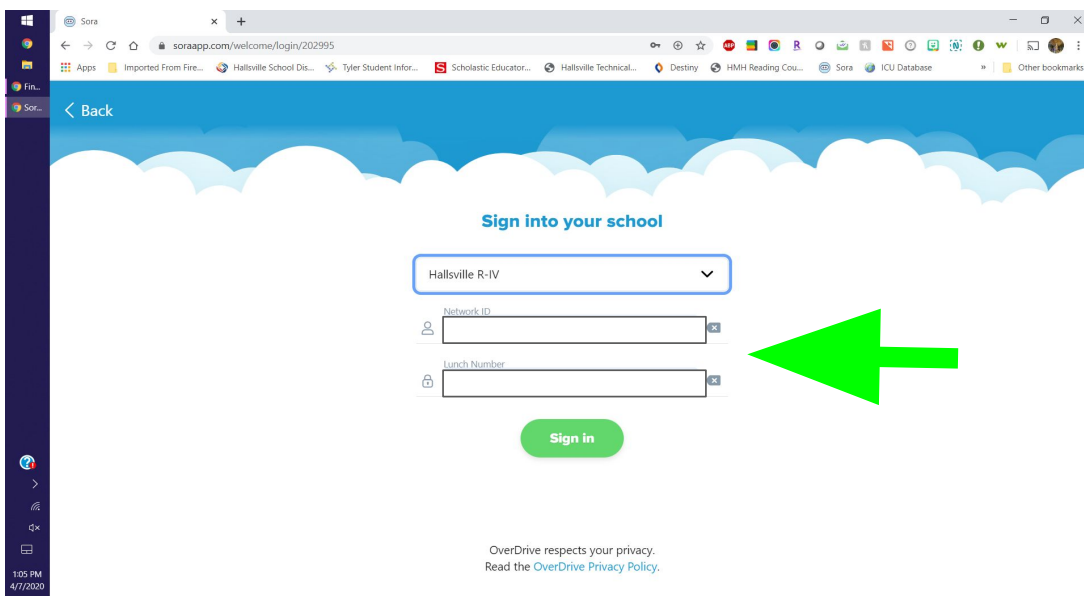

2 - Click “This is my school”

Select **Hallsville R-IV**. Hallsville is part of the MOREnet consortium. MOREnet is the name of our ebook library in Sora.

Then, you can sign in here.

Pre-K-5:

Username: First and Last name, no space. Password: Lunch #

6th-12th:

Username: Network ID (Computer Login). Password: Lunch #

Staff:

Username: Network ID (Computer Login). Password: Contact me if you need a reminder. jbaker@hallsville.org

How to add Daniel Boone Regional Library to Sora