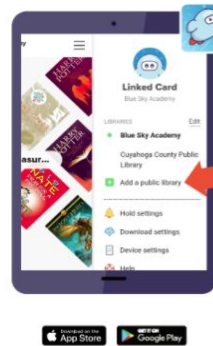

Sora offers the ability for students to explore age-appropriate digital books from Public Library Name Here