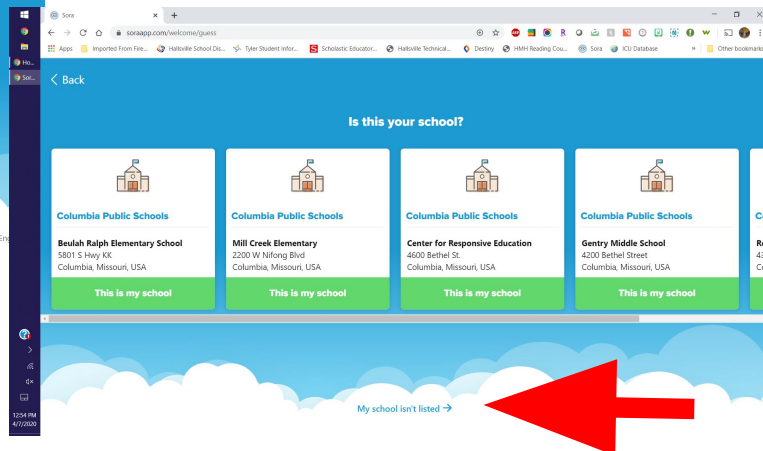

What if I can't find Hallsville R-IV?
Click on **“My schools isn't listed”** or **“Not your school?”**.

1 - It will take you to this screen, where you need to type in MORENET.

This is very important, if you type in Hallsville, you'll go to a school in Texas and won't be able to log in.

2 - Click “This is my school”

Select **Hallsville R-IV**. Hallsville is part of the MOREnet consortium. MOREnet is the name of our ebook library in Sora.

Then, you can sign in here.

Pre-K-5:

Username: First and Last name, no space. Password: Lunch #