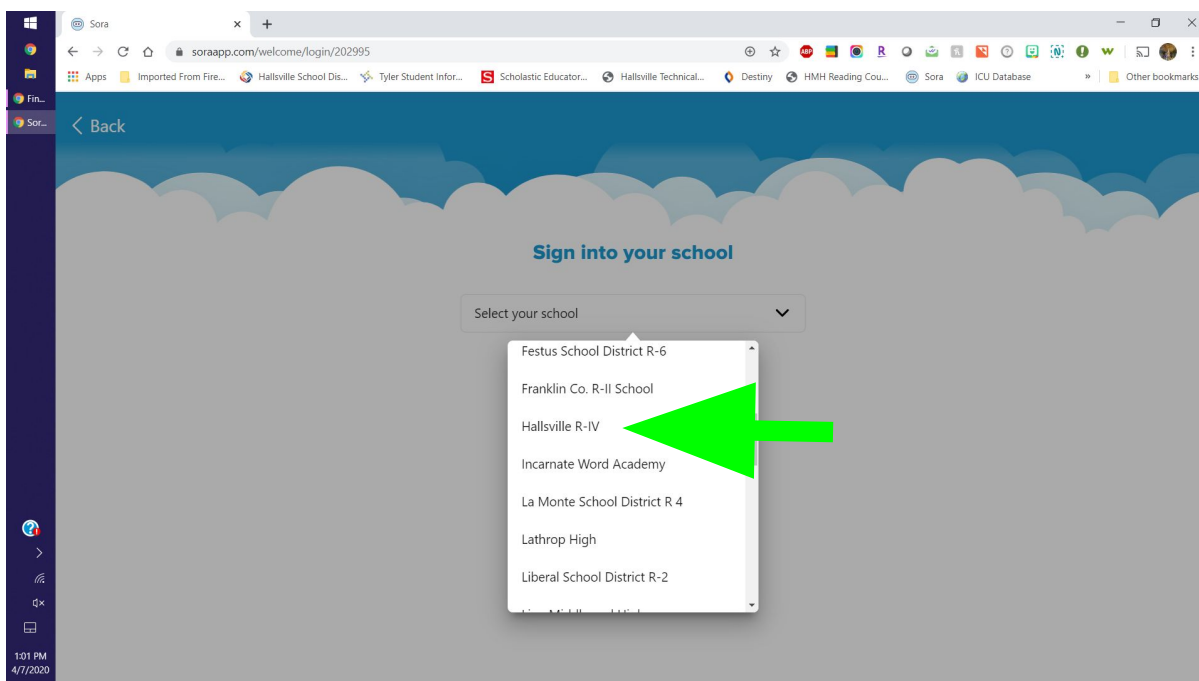

What if I can't find Hallsville R-IV?
Click on **“My schools isn't listed”** or **“Not your school?”**.

1 - It will take you to this screen, where you need to type in MORENET.

This is very important, if you type in Hallsville, you'll go to a school in Texas and won't be able to log in.

2 - Click “This is my school”

Select **Hallsville R-IV**. Hallsville is part of the MOREnet consortium. MOREnet is the name of our ebook library in Sora.

Then, you can sign in here.

Pre-K-5:

Username: First and Last name, no space. Password: Lunch #