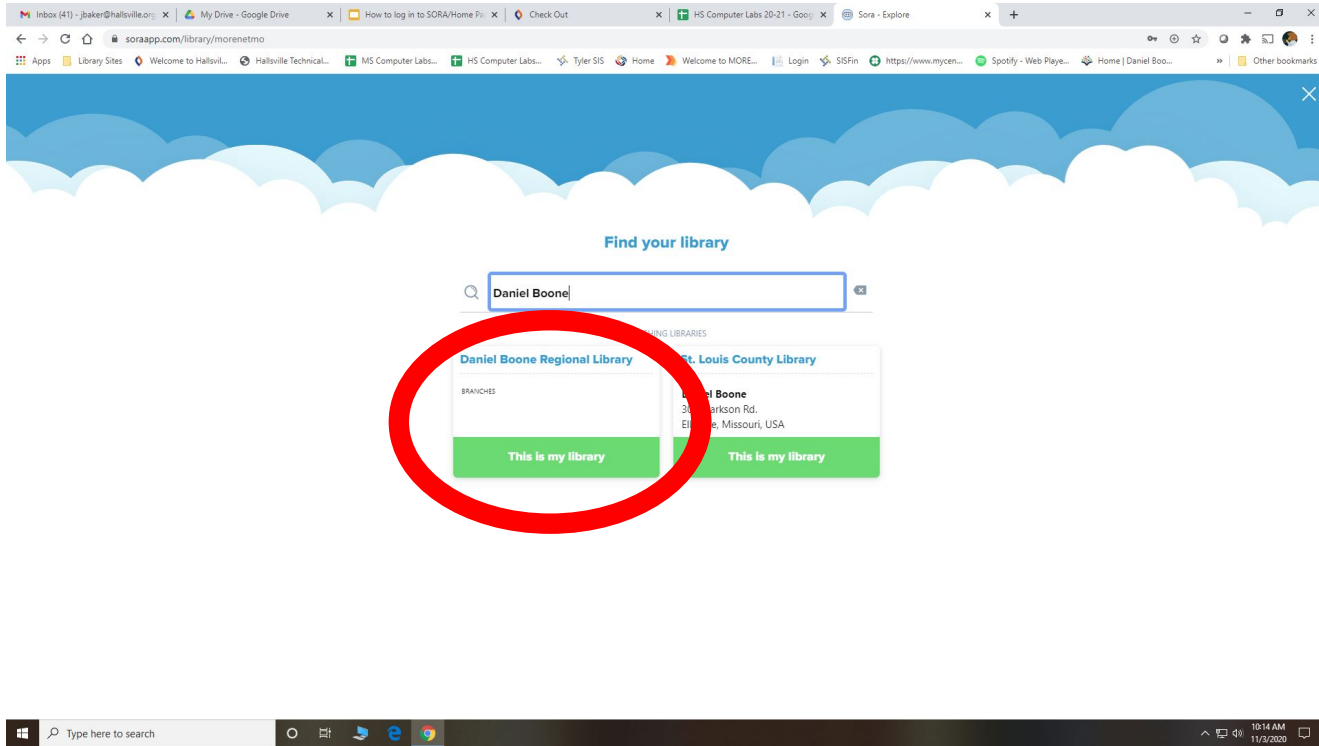

How to add Daniel Boone Regional Library to Sora

Step 3:
Type in Daniel Boone, or the zip code for DBRL, 65203.

Select Daniel Boone Regional Library.